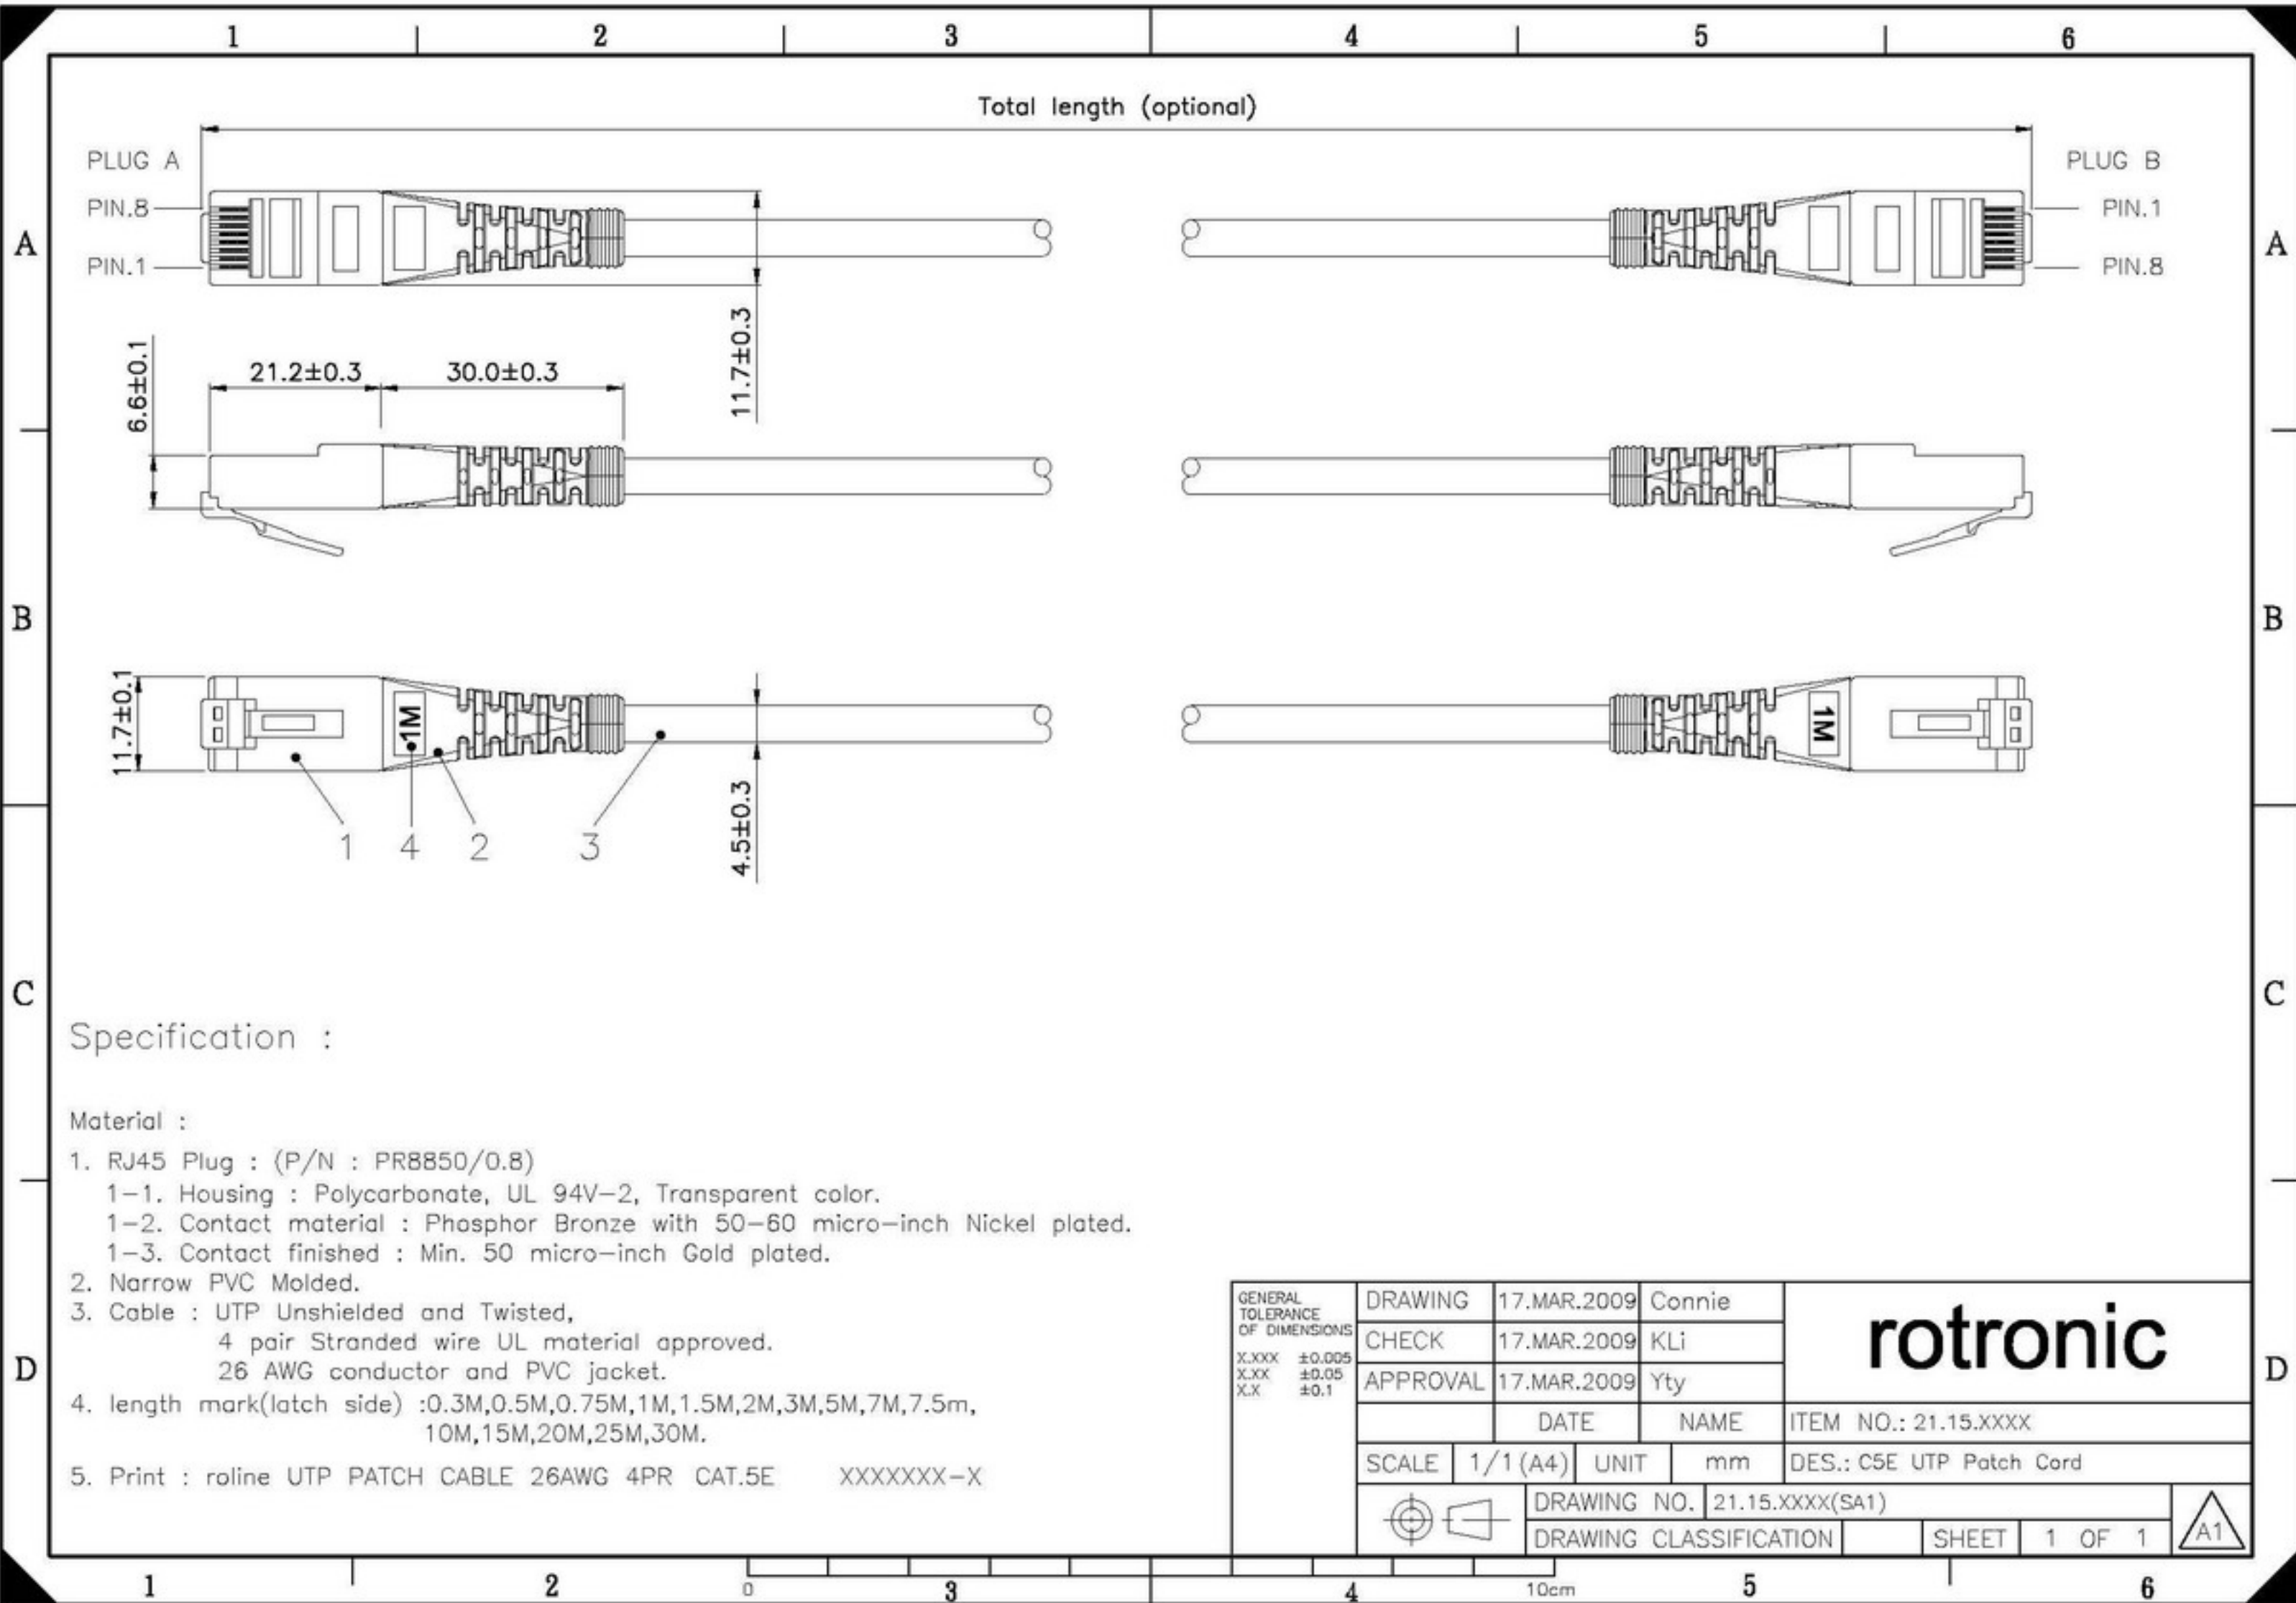

Datenblatt - Fiche technique - Data sheet

21.15.0510

ROLINE UTP-Patchkabel konf. Kat. 5e, grau, 10,0 m

Cordon ROLINE Cat.5e UTP confectionné, gris, 10,0 m

ROLINE UTP Patch Cord Cat.5e, grey, 10.0 m

Specification :

Material :

1. RJ45 Plug : (P/N : PR8850/0.8)
 - 1-1. Housing : Polycarbonate, UL 94V-2, Transparent color.
 - 1-2. Contact material : Phosphor Bronze with 50-60 micro-inch Nickel plated.
 - 1-3. Contact finished : Min. 50 micro-inch Gold plated.
2. Narrow PVC Molded.
3. Cable : UTP Unshielded and Twisted,
 - 4 pair Stranded wire UL material approved.
 - 26 AWG conductor and PVC jacket.
4. length mark(latch side) :0.3M,0.5M,0.75M,1M,1.5M,2M,3M,5M,7M,7.5m, 10M,15M,20M,25M,30M.
5. Print : roline UTP PATCH CABLE 26AWG 4PR CAT.5E XXXXXX-X

GENERAL TOLERANCE OF DIMENSIONS X.XXX ±0.005 X.XX ±0.05 X.X ±0.1	DRAWING	17.MAR.2009	Connie	rotronic
	CHECK	17.MAR.2009	KLi	
	APPROVAL	17.MAR.2009	Yty	
		DATE	NAME	ITEM NO.: 21.15.XXXX
	SCALE 1/1 (A4)	UNIT mm	DES.: C5E UTP Patch Cord	
	DRAWING NO. 21.15.XXXX(SA1)		SHEET 1 OF 1	
	DRAWING CLASSIFICATION			